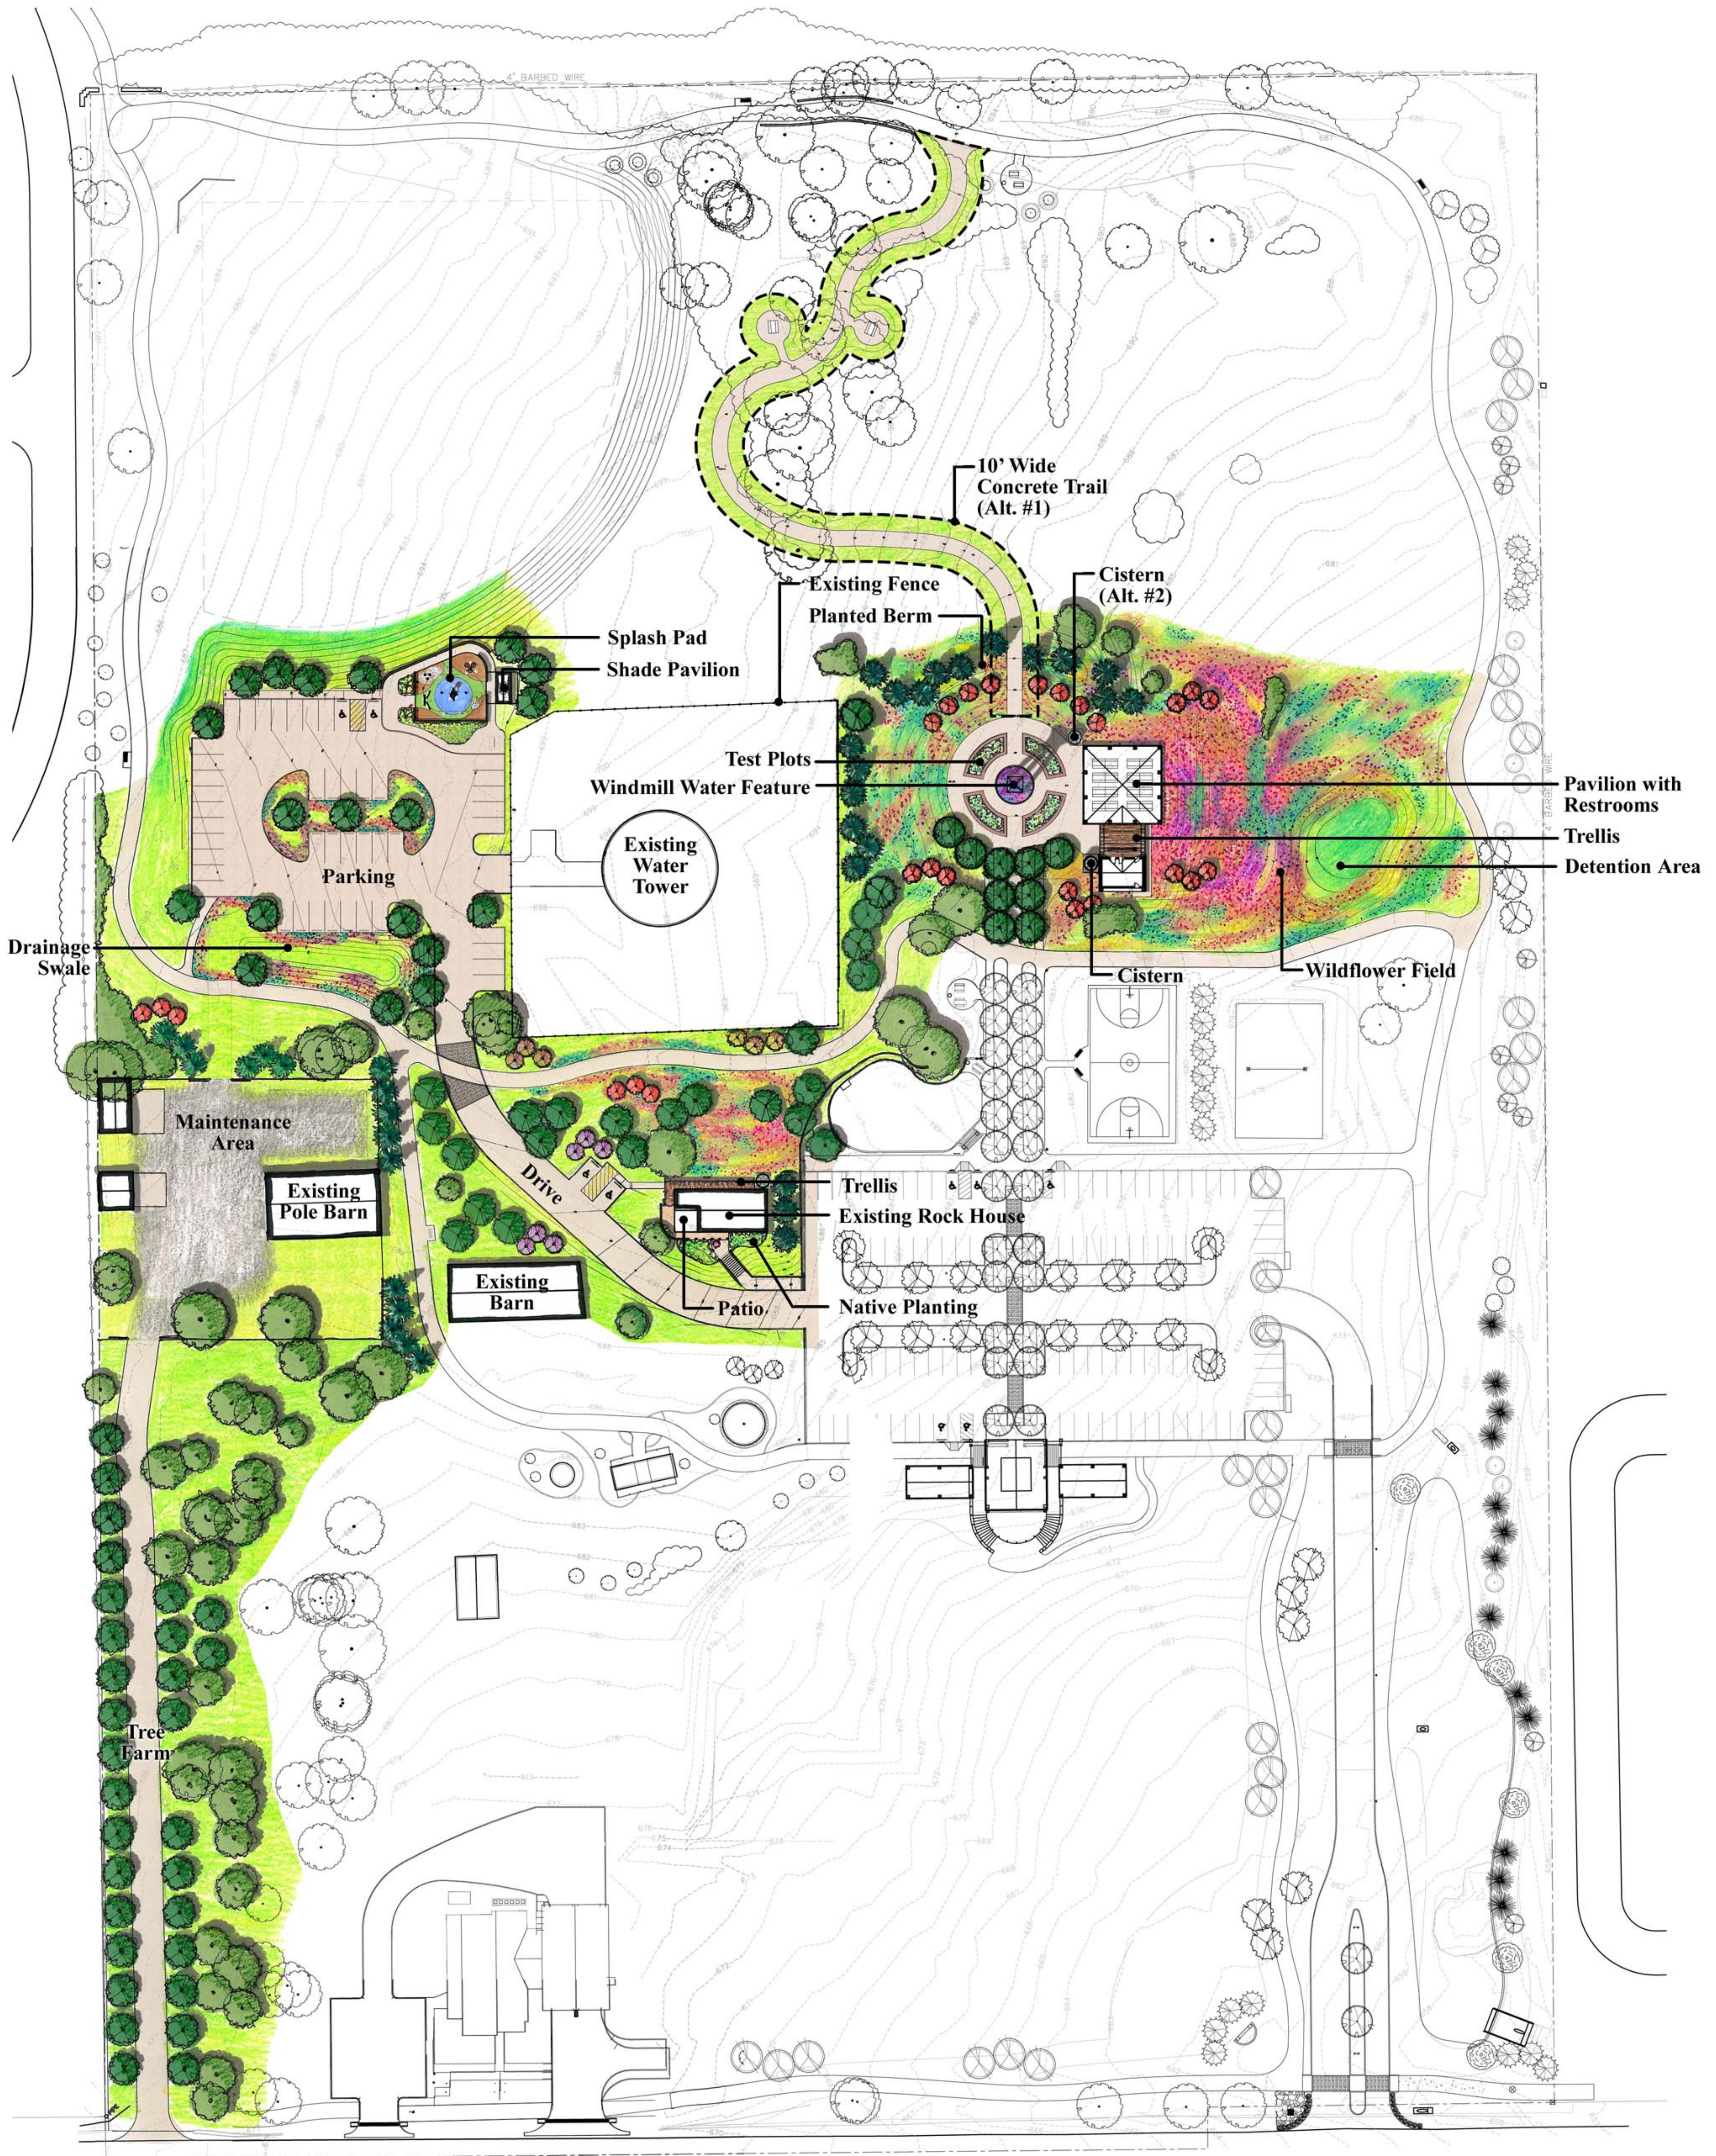

Pavilion Section

Scale: 1"=10'-0"

# McPherson Park Phase II Plan

City of Colleyville, Texas

October 6, 2008